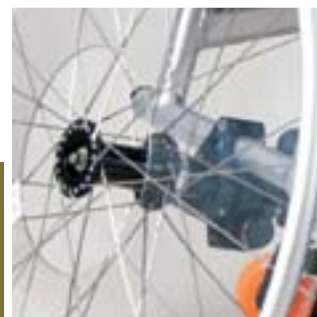

› REAR AXLE

You can choose between a fixed and an adjustable rear axle.