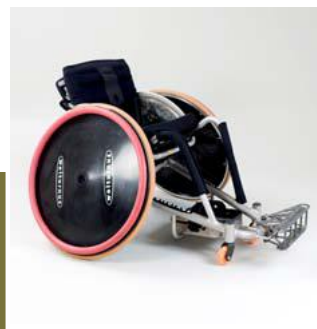

The raw frame of heat-treated 7020 aluminium has the best strength-to-weight ratio on the market. It transfers 100% of the player's strength and capacity to the playing field.

The Wolturnus rugby wheelchairs are fast and stable. They make it easy to accelerate and switch directions. The fully welded frames are extremely strong and able to withstand repeated and hard tackling.

Both models are equipped with strong anti-tippers to secure safe manoeuvring in the heat of the moment.

The rugby wheelchairs are designed and manufactured in Denmark. They are customised to suit the individual player and the geometry of the frame is adapted to suit your strength, size and playing position.

Key features

- › Customized to suit your requirements and wishes
- › Two basic models that are adapted to suit your handicap and playing position
- › Extremely easy to manoeuvre and to achieve high speed
- › High stability
- › Fully-welded frame in raw, heat-treated, lightweight aluminium 7020 T6
- › Designed in accordance with international regulations

› RUGBY ATTACK

Reinforced side bumpers to withstand hard tackles.

› RUGBY DÉFENSE

The extended front bumper is designed to stand your ground and block your opponent's wheelchair.

› ALUMINIUM 7020 T6

The raw frame of heat-treated 7020 aluminium has the best strength-to-weight ratio on the market.