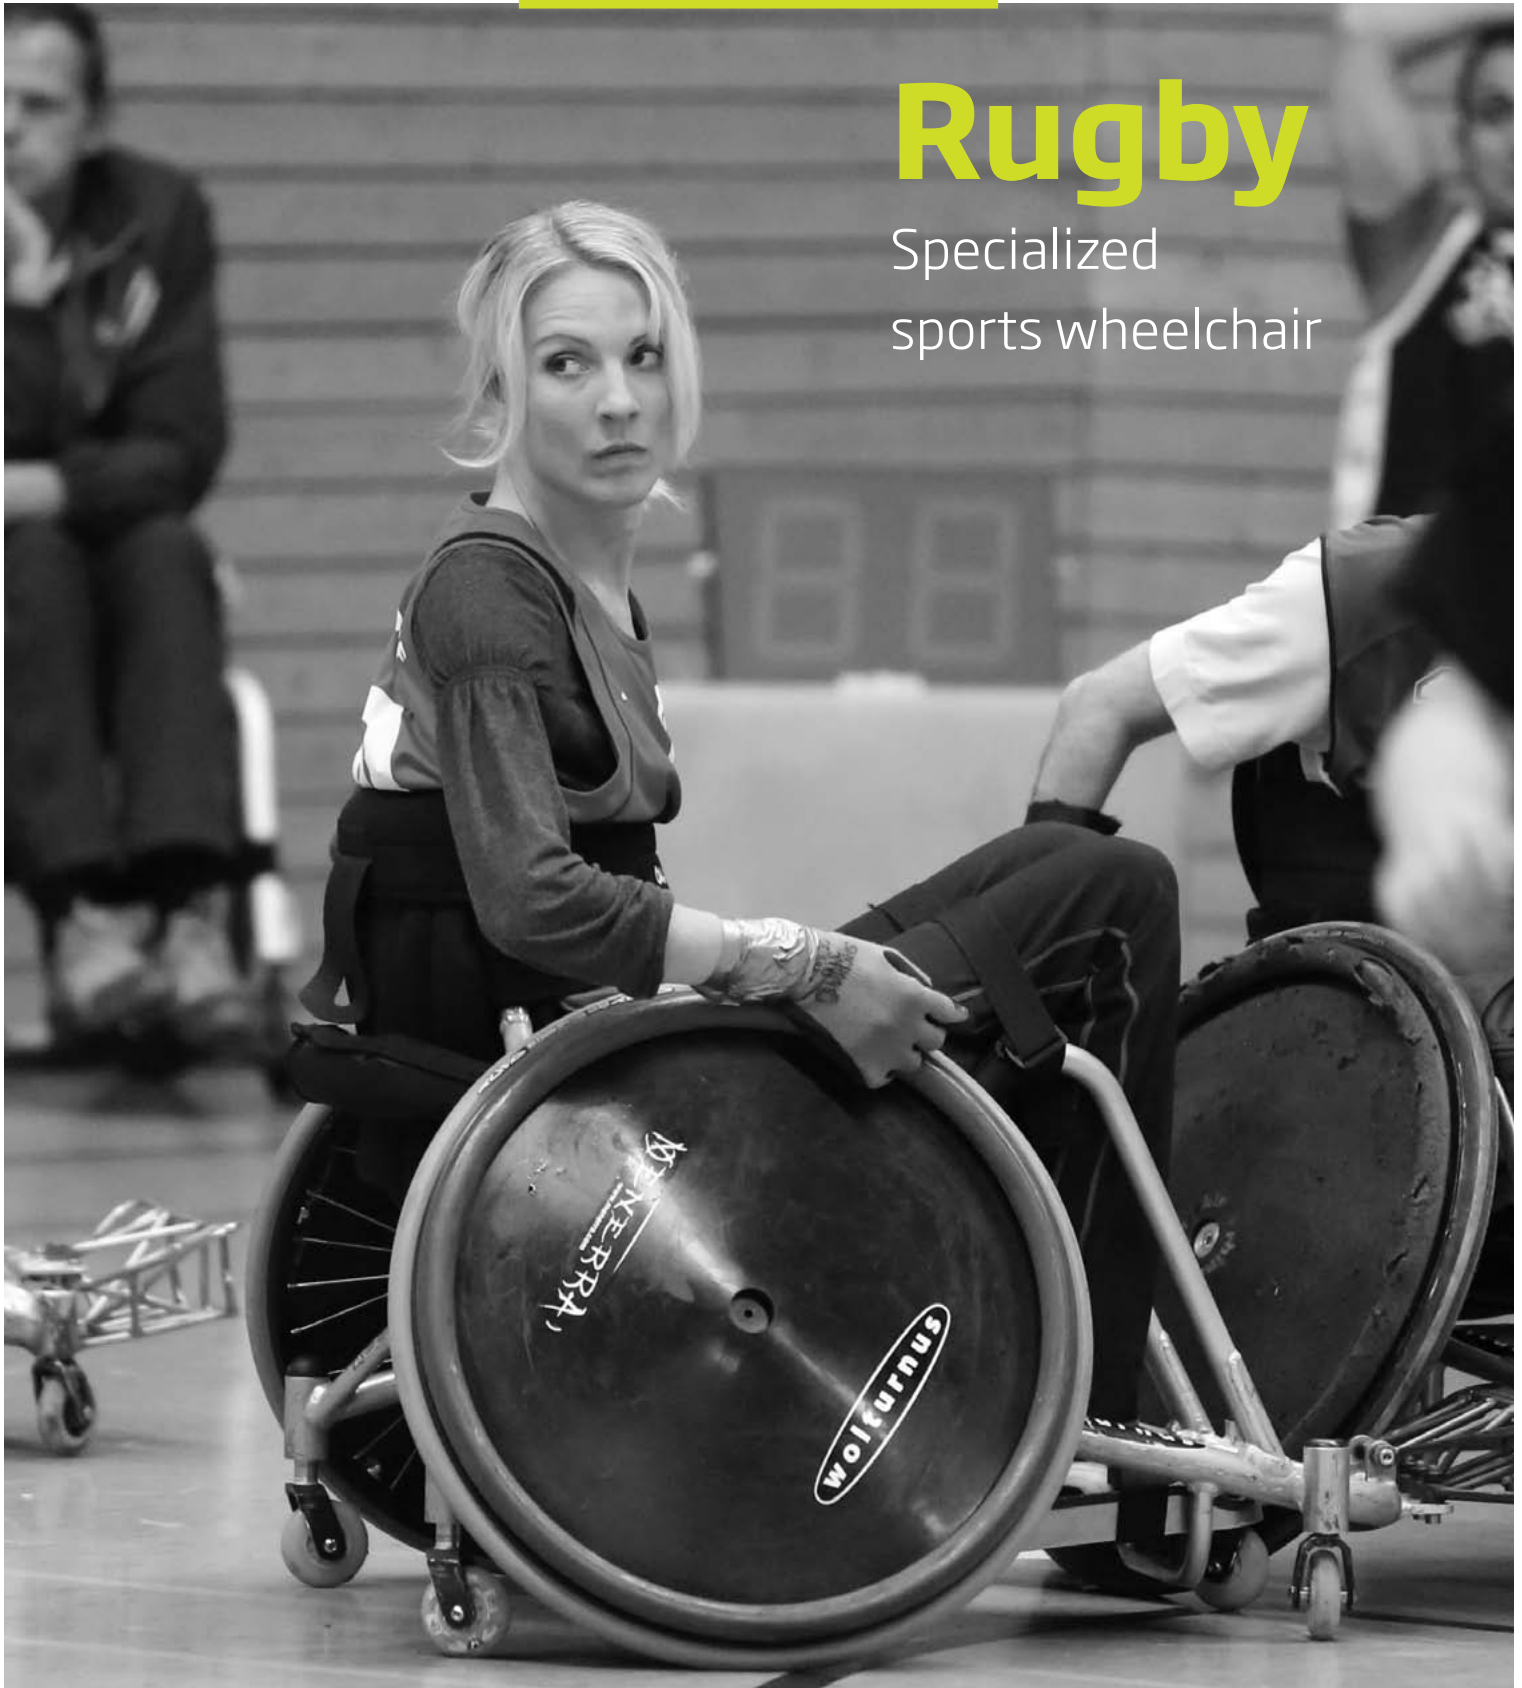

WOLTURNUS

Rugby

Specialized
sports wheelchair

Rugby Attack & Defence

For high speed and hard tackles

The Rugby Attack and the Rugby Defence are specialized rugby wheelchairs. They have been optimized in accordance with the most up-to-date input from Danish, Dutch and German top players.

The raw frame of heat-treated 7020 aluminium has the best strength-to-weight ratio on the market. It transfers 100% of the player's strength and capacity to the playing field.

The Wolturnus rugby wheelchairs are fast and stable. They make it easy to accelerate and switch directions. The fully welded frames are extremely strong and able to withstand repeated and hard tackling.