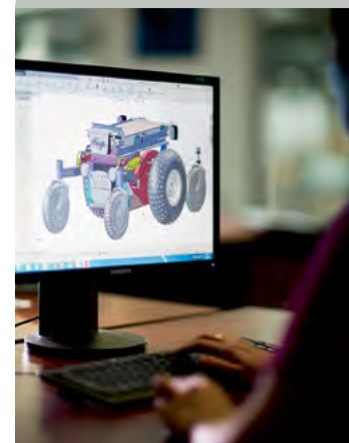

ENGINEERED TO THE LAST BOLT

If we think we can make it better, we will. Our in-house engineering team is hands on, working side by side with customers and therapists. The entire Magic team works continuously to improve your entire experience, from choosing a Magic Mobility wheelchair to its performance in the places you want to go.